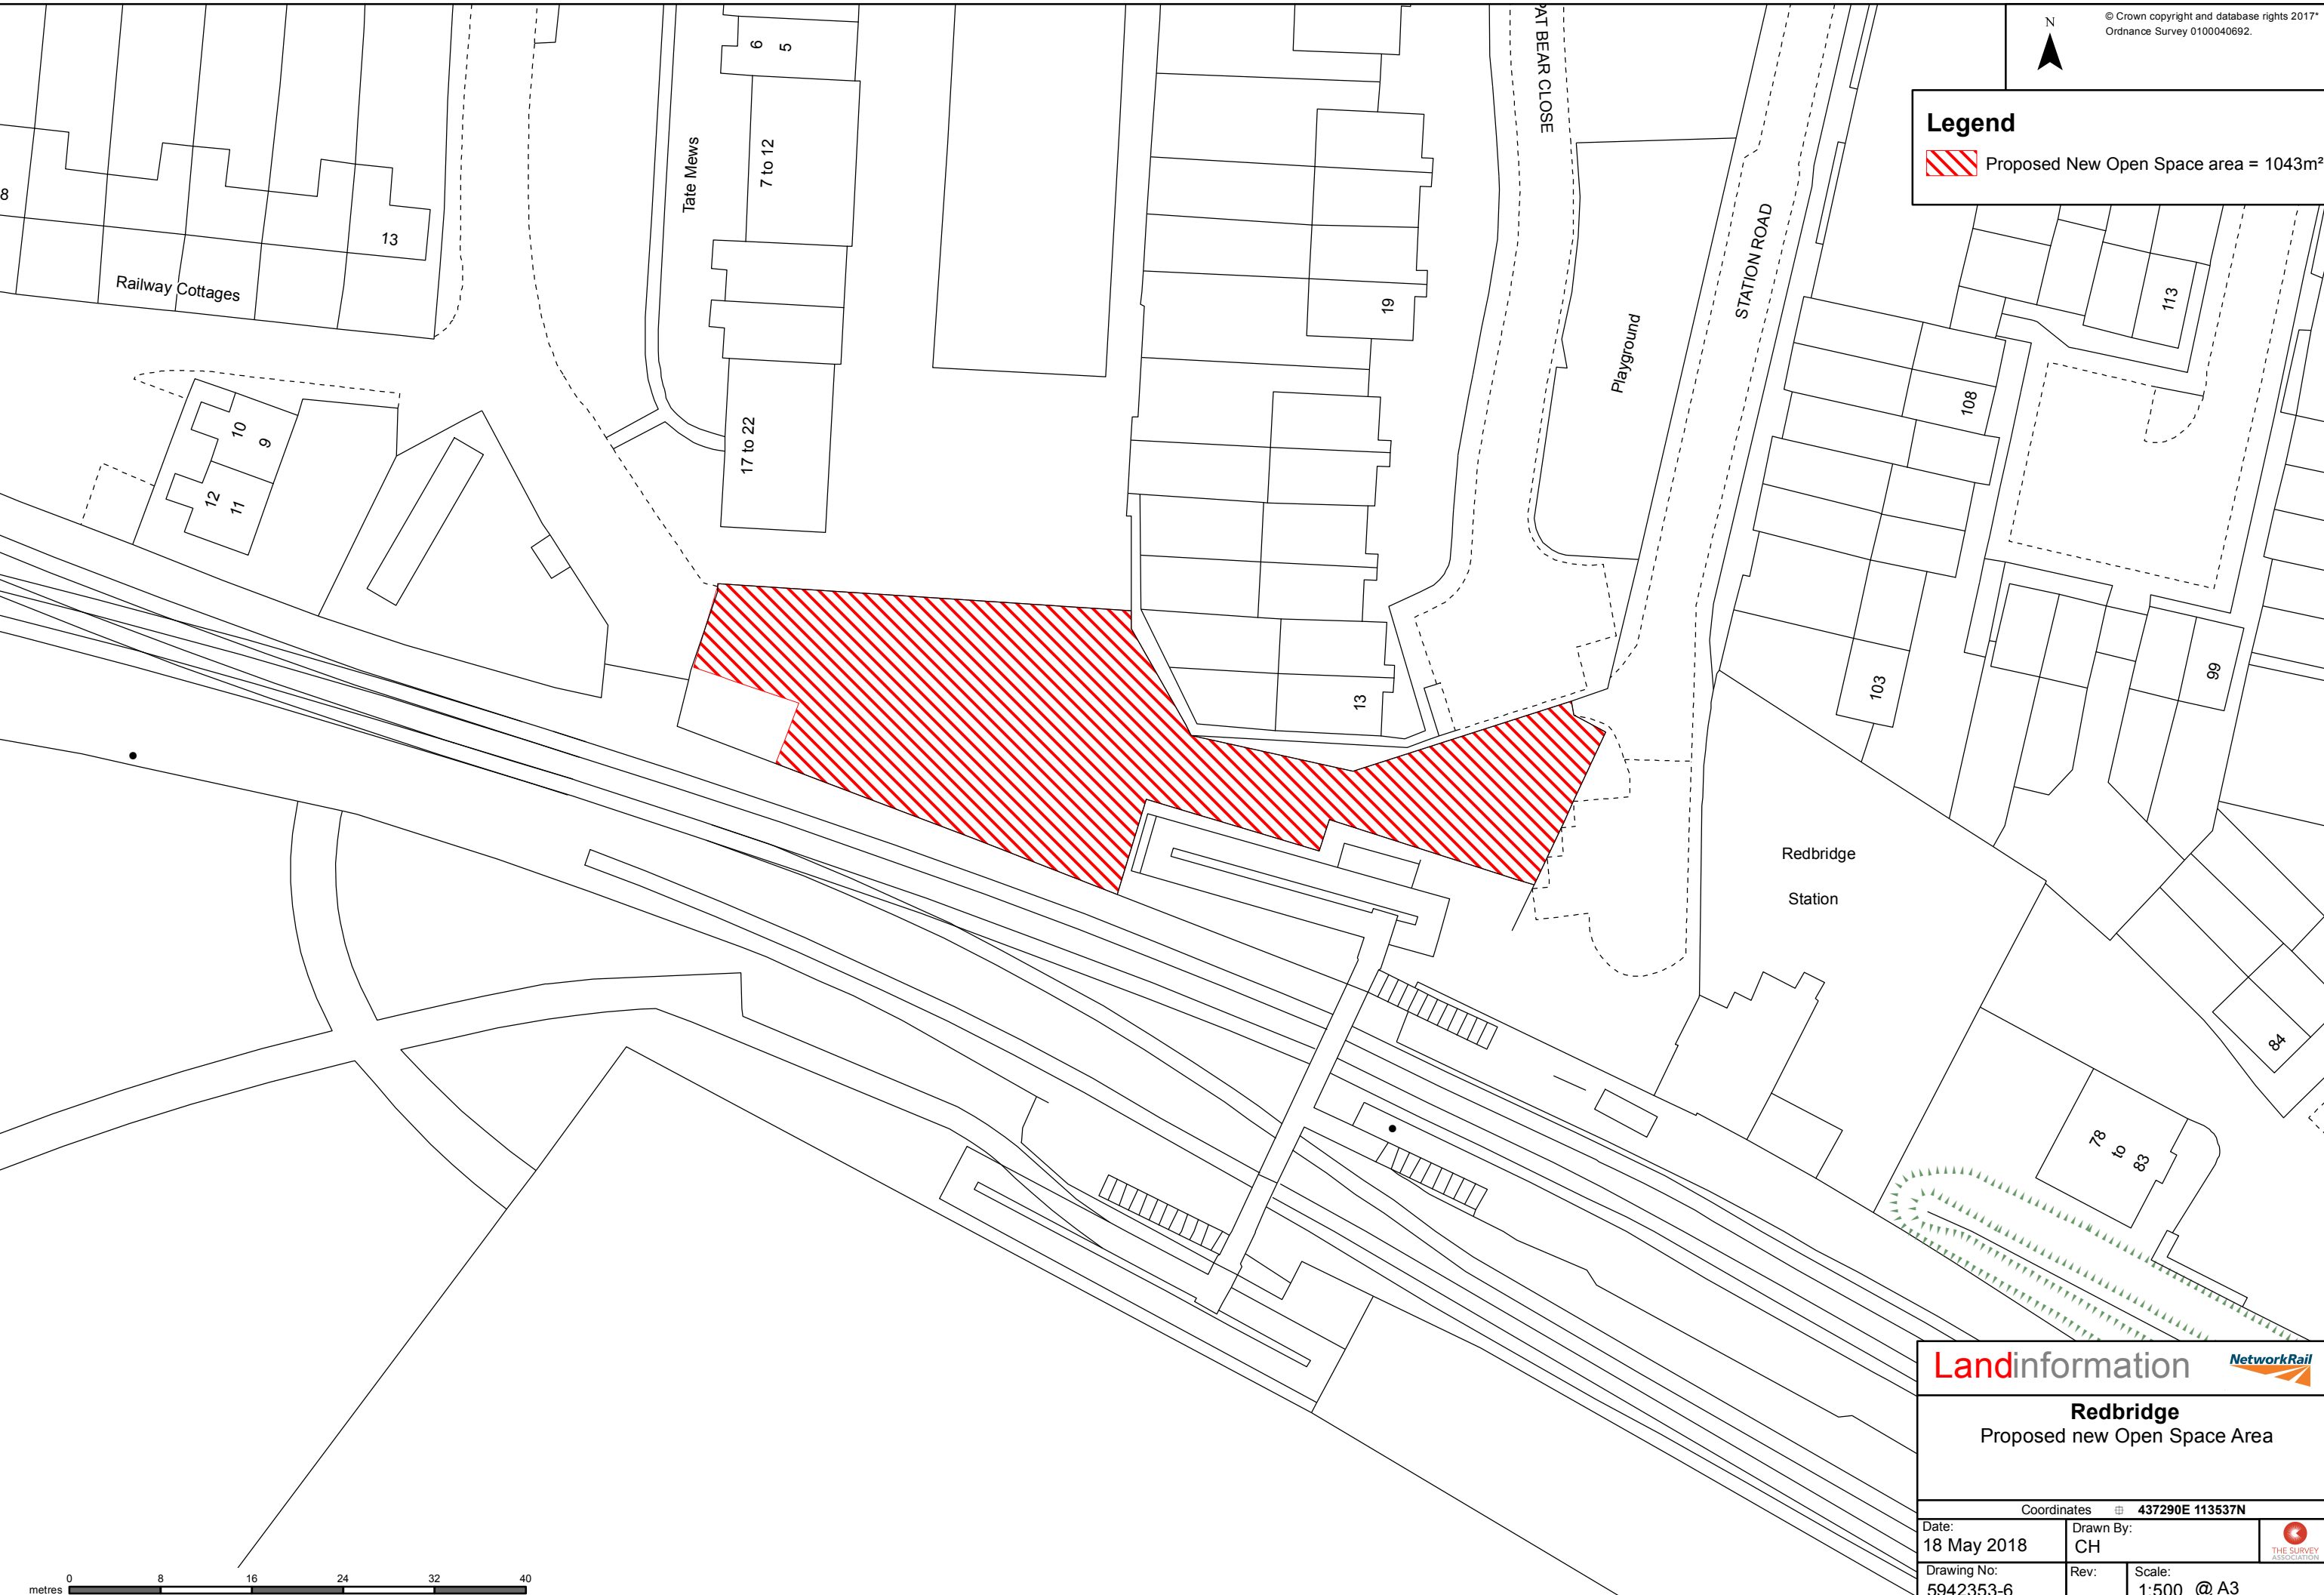

Legend

 Proposed New Open Space area = 1043m²

Landinformation 

Redbridge
Proposed new Open Space Area

Coordinates \square 437290E 113537N

Date: 18 May 2018	Drawn By: CH	
Drawing No: 5942353-6	Rev: 1:500 @ A3	